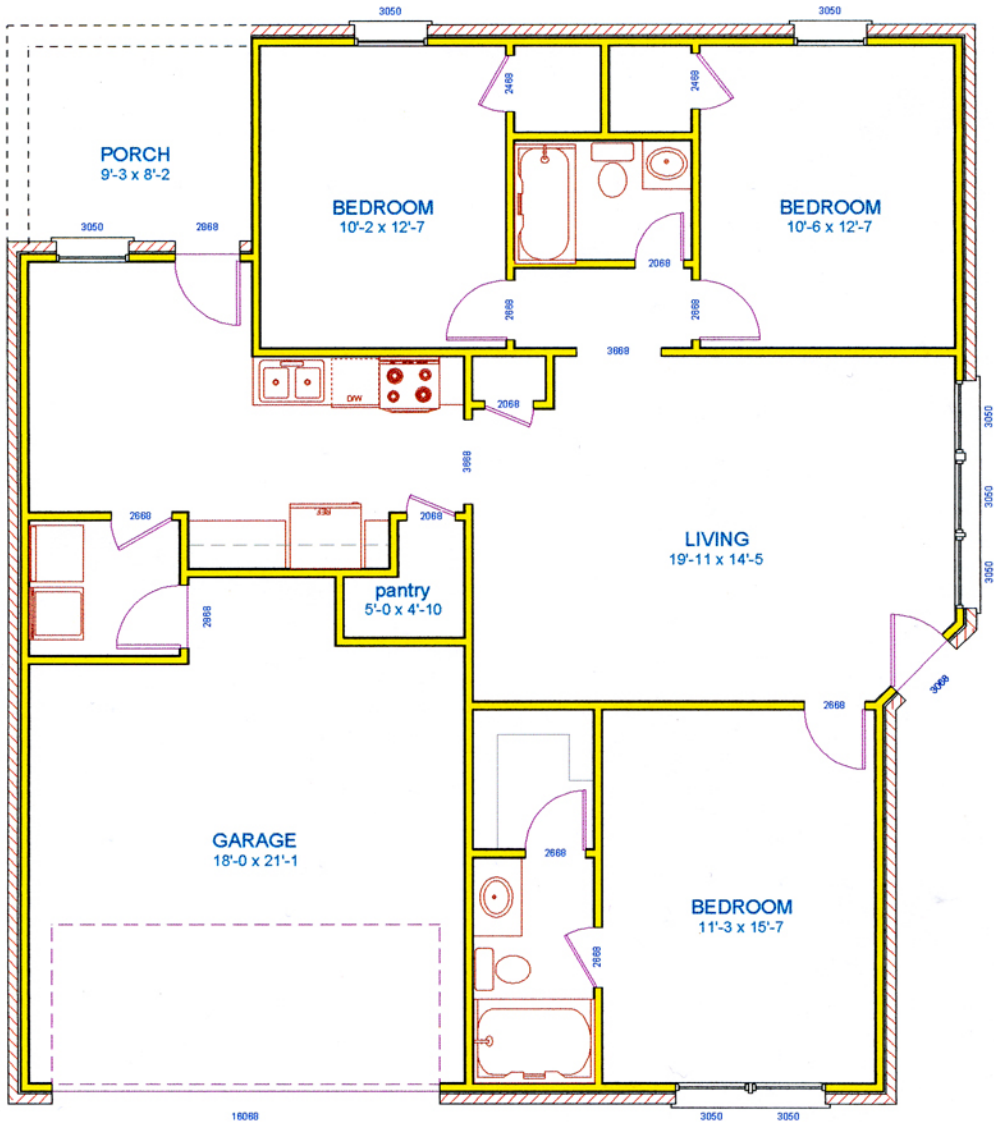

CHARAND HOMES

LIVING AREA
1268 sq ft